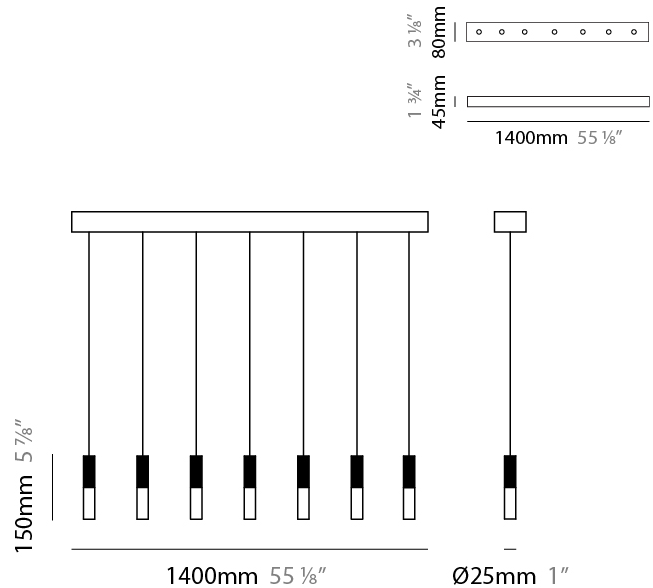

GENERAL

Series: IO
 Subseries: IO 7 Light
 Brand: Quasar
 Division: Design
 Mounting Type: Suspension
 Mounting Location: Ceiling
 Subcategory: Pendant

PHYSICAL

Shape: Cylinder
 Length (mm): 1400
 Length (in): 55 7/8
 Width (mm): 27
 Width (in): 1 1/16
 Height (mm): 150
 Height (in): 5 7/8
 Max. Overall Height (mm): 2150
 Max. Overall Height (in): 84 3/8
 Light Distribution: Downlight
 Weight (kg): 7.3
 Weight (lbs): 16.09
 Fixture Finish: BPA
 Fixture Material: Metal
 Cable Details: 2000mm Cable

LED

Number of LEDs: 7
 Color Temperature (°K): 2700
 Max. Delivered Lumen (lm): 1946
 CRI: >90 CRI
 Lamp Life (hrs): 50000

OPTICAL

RATINGS AND CERTIFICATIONS

Certified By: Certified for North American Standards
 IP rating: IP20

GENERAL

Series: IO
 Subseries: IO Single XL
 Brand: Quasar
 Division: Design
 Mounting Type: Suspension
 Mounting Location: Ceiling
 Subcategory: Pendant

PHYSICAL

Shape: Cylinder
 Diameter (mm): 53
 Diameter (in): 2 1/16
 Height (mm): 300
 Height (in): 11 13/16
 Max. Overall Height (mm): 2300
 Max. Overall Height (in): 90 3/16
 Light Distribution: Downlight
 Weight (kg): 1.5
 Weight (lbs): 3.31
 Fixture Finish: BPA
 Fixture Material: Metal
 Cable Details: 2000mm Cable